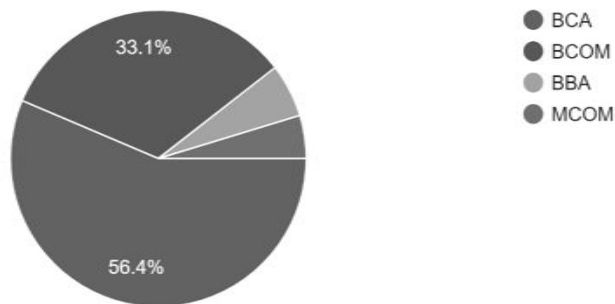

Maharaja Education Trust®
MIT First Grade College

(Affiliated to University of Mysore)
Industrial Suburb, Manandavadi Road, Mysuru -570008

EVALUATION OF INSTITUTION AND INFRASTRUCTURE BY STUDENTS 2021-22

Program

447 responses