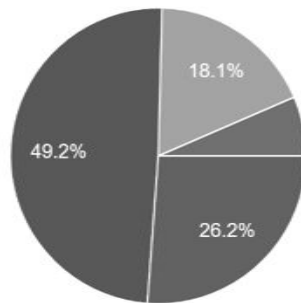

- Very Good
- Good
- Satisfactory
- Unsatisfactory

Overall opinion about the college

447 responses

- Very Good
- Good
- Satisfactory
- Unsatisfactory

PRINCIPAL
MIT FIRST GRADE COLLEGE
F-29/1, 3rd Stage, Industrial Suburb,
Fort Mohalla, Mysuru-570 008