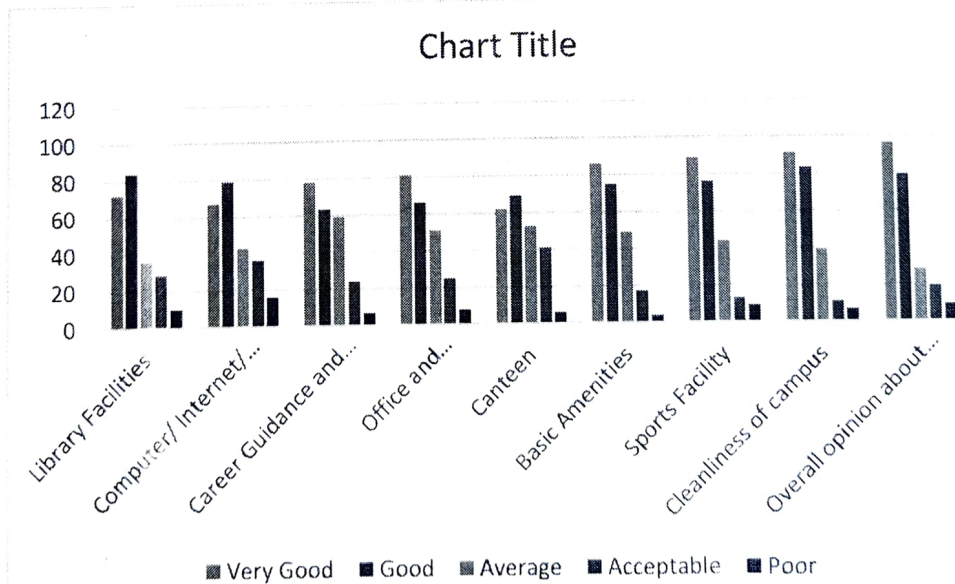

Feedback from students on infrastructure 2019-20

	Very Good	Good	Average	Acceptable	Poor	Grand Total
Library Facilities	89	111	69	31	10	310
Computer/ Internet/ ICT Facilities	82	121	76	27	14	310
Career Guidance and Placement activities	102	97	82	21	08	310
Office and Administration	99	116	52	31	12	310
Canteen	73	103	89	35	10	310
Basic Amenities	96	109	69	29	07	310
Sports Facility	110	96	82	19	03	310
Cleanliness of campus	106	98	76	27	03	310
Overall opinion about the college	120	79	64	45	02	310

Feedback from students on infrastructure 2018-19

	Very Good	Good	Average	Acceptable	Poor	Grand Total
Library Facilities	72	84	36	29	10	231
Computer/ Internet/ ICT Facilities	67	79	43	36	16	231
Career Guidance and Placement activities	78	63	59	24	07	231
Office and Administration	81	66	51	25	08	231
Canteen	62	69	53	41	06	231
Basic Amenities	86	75	49	17	04	231
Sports Facility	89	76	44	13	09	231
Cleanliness of campus	91	83	39	11	07	231
Overall opinion about the college	96	79	28	19	09	231