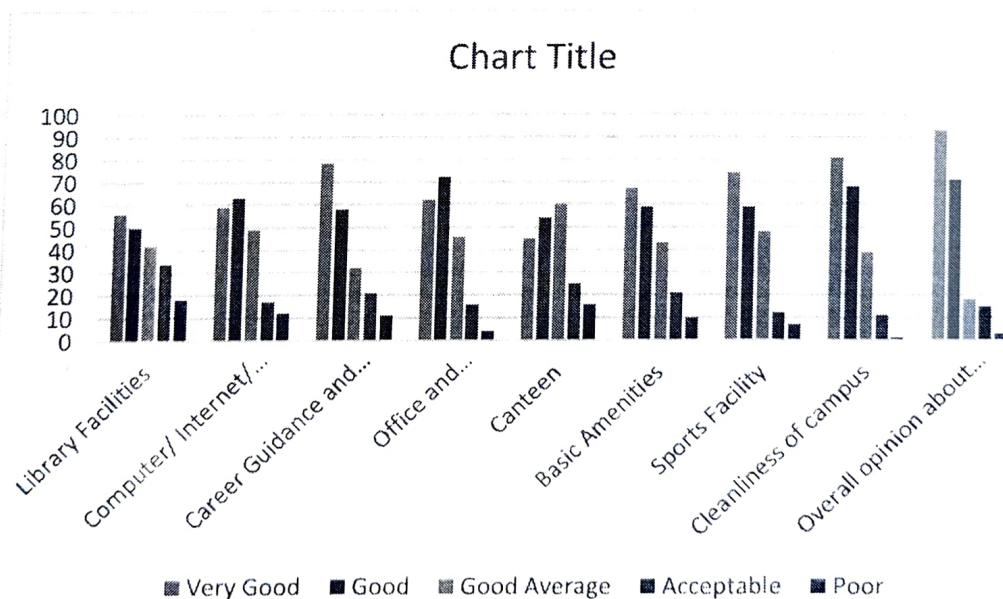

Feedback from students on infrastructure 2018-19

	Very Good	Good	Average	Acceptable	Poor	Grand Total
Library Facilities	72	84	36	29	10	231
Computer/ Internet/ ICT Facilities	67	79	43	36	16	231
Career Guidance and Placement activities	78	63	59	24	07	231
Office and Administration	81	66	51	25	08	231
Canteen	62	69	53	41	06	231
Basic Amenities	86	75	49	17	04	231
Sports Facility	89	76	44	13	09	231
Cleanliness of campus	91	83	39	11	07	231
Overall opinion about the college	96	79	28	19	09	231

Feedback from students on infrastructure 2017-18

	Very Good	Good	Average	Acceptable	Poor	Grand Total
Library Facilities	56	50	42	34	18	200
Computer/ Internet/ ICT Facilities	59	63	49	17	12	200
Career Guidance and Placement activities	78	58	32	21	11	200
Office and Administration	62	72	46	16	04	200
Canteen	45	54	60	25	16	200
Basic Amenities	67	59	43	21	10	200
Sports Facility	74	59	48	12	07	200
Cleanliness of campus	81	68	39	11	01	200
Overall opinion about the college	93	71	18	15	03	200