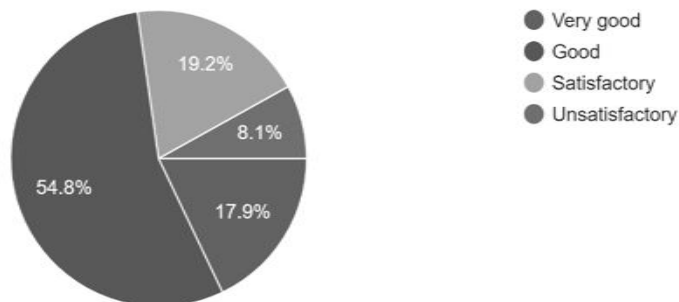

Library Facilities

447 responses