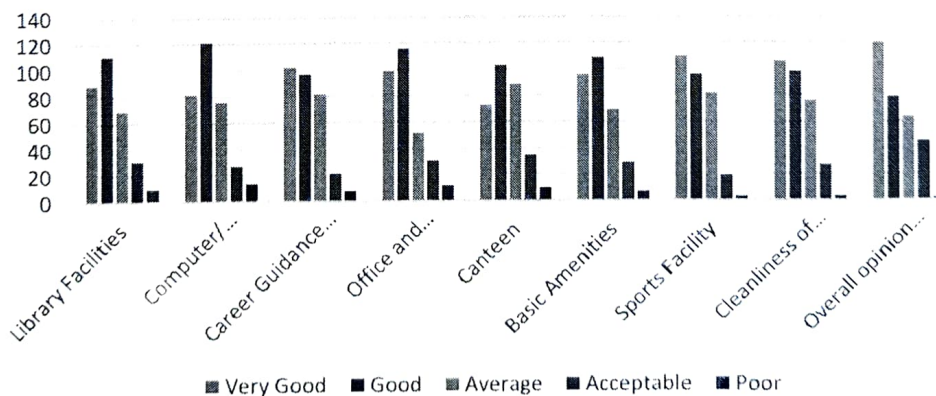

Maharaja Education Trust ® MIT First Grade College

(Affiliated to University of Mysore)
Industrial Suburb, Manandavadi Road, Mysuru -570008

Feedback from students on infrastructure 2019-20

	Very Good	Good	Average	Acceptable	Poor	Grand Total
Library Facilities	89	111	69	31	10	310
Computer/ Internet/ ICT Facilities	82	121	76	27	14	310
Career Guidance and Placement activities	102	97	82	21	08	310
Office and Administration	99	116	52	31	12	310
Canteen	73	103	89	35	10	310
Basic Amenities	96	109	69	29	07	310
Sports Facility	110	96	82	19	03	310
Cleanliness of campus	106	98	76	27	03	310
Overall opinion about the college	120	79	64	45	02	310

Chart Title

K. Jayaram
PRINCIPAL
M.I.T. FIRST GRADE COLLEGE
F-23/1, 3rd Stage, Industrial Suburb
Fort Mohalla, Mysuru-570 008