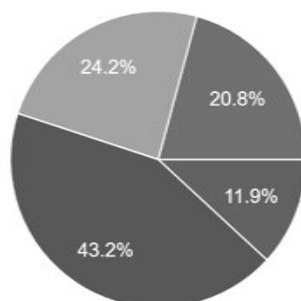

Sports Facility

447 responses

- Very Good
- Good
- Satisfactory
- Unsatisfactory