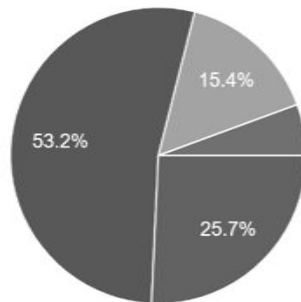

- Very Good
- Good
- Satisfactory
- Unsatisfactory

Overall opinion about the college

447 responses

- Very Good
- Good
- Satisfactory
- Unsatisfactory

PRINCIPAL
MIT FIRST GRADE COLLEGE
F-29/1, 3rd Stage, Industrial Suburb,
Fort Mohalla, Mysuru-570 008