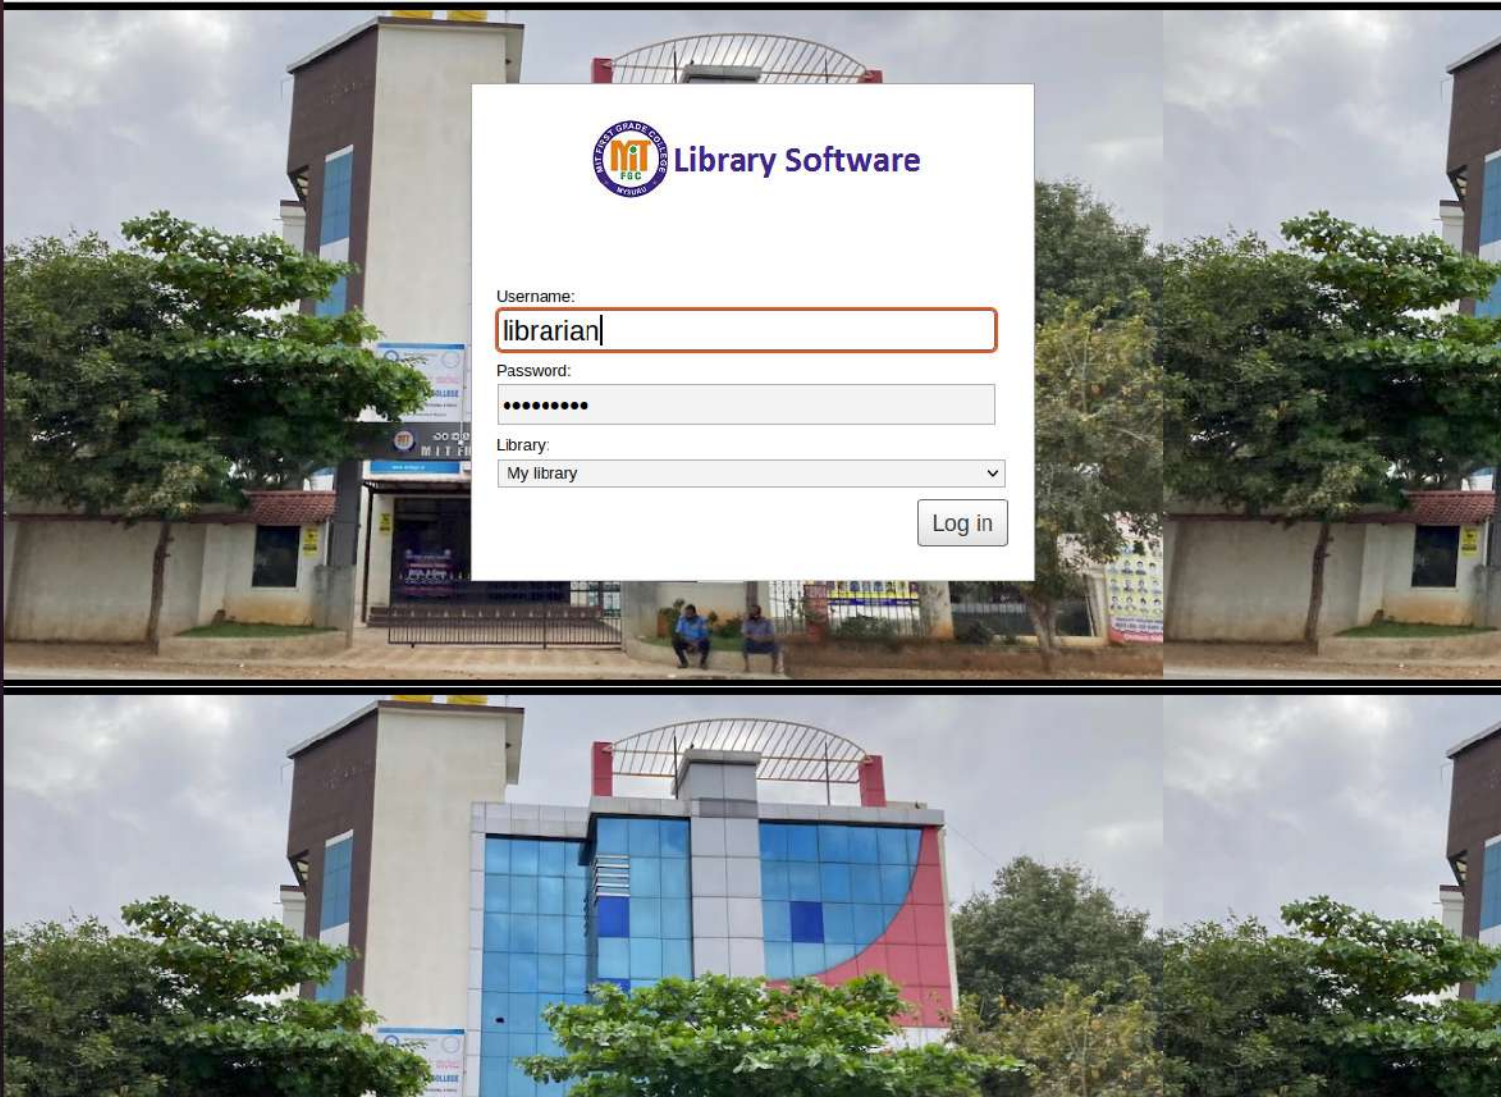

Library Software

Username:

Password:

Library:
My library

K. Srinivas
PRINCIPAL
MIT FIRST GRADE COLLEGE
F-29/1, 3rd Stage, Industrial Suburb,
Fort Mohalla, Mysuru-570 008