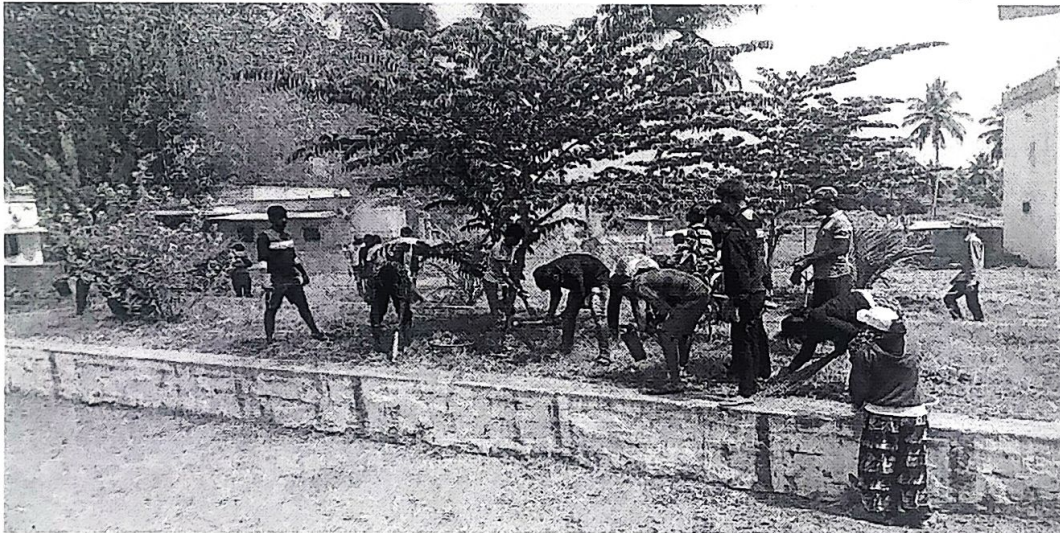

Maharaja Education Trust ®
MIT First Grade College

(Affiliated to University of Mysore)
Industrial Suburb, Manandavadi Road, Mysuru -570008

NATIONAL SERVICE SCHEME

Date: 14/01/2018

Report on Regular Activity

1. Event Details

- a. Date of Event : 13th January 2018, 10:30 AM.
  b. Details of Chief Guest : Prof.K Nagegowda, Principal, MITFGC, Mysore.
  c. No. of participants : 27
  d. Venue : MITFGC, Mysore.

2. Objective:

Regular activities cleaned Shiva temple, Aravind Nagar, Mysore.

3. Summary

National Service scheme unit as a part of regular activities cleaned **Shiva Temple Aravind Nagar, Mysuru** on 13 January 2018. Prof.K Nagegowda, Principal, MITFGC, Mysore, Dr. G V Ravi Shankar, NSS Program officer, MITFGC, Mysore and 27 NSS volunteers participated in regular activities (Shramadhana) and make activity successful.

NSS Program officer NSS Programme Officer MIT First Grade College Manandavadi Road, MYSURU-08	Principal PRINCIPAL M.I.T. FIRST GRADE COLLEGE # F-29/1, 3rd Stage, Industrial Suburb Fort Mohalla, Mysuru-570 008