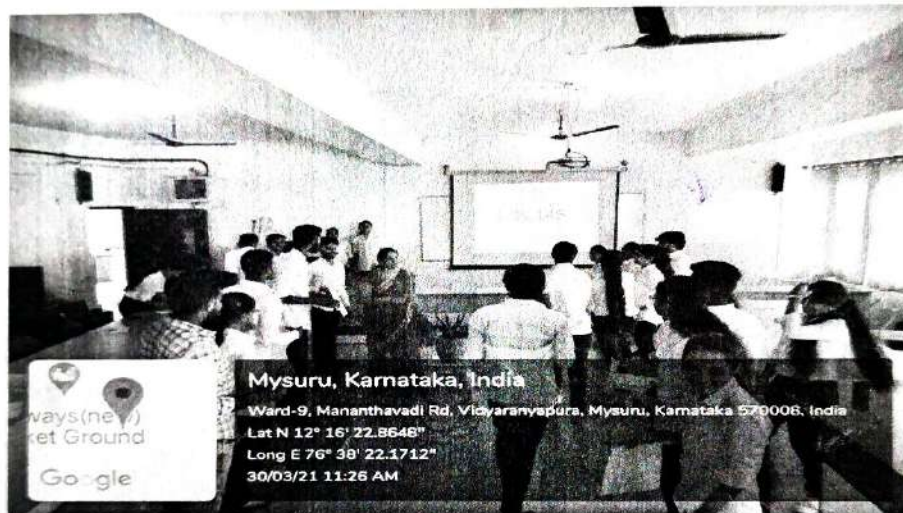

Students participating in game as part of the competition

S.P. Sreedhara

Event Coordinator

S.P. Sreedhara

HOD

K. Jayaram
PRINCIPAL
M.I.T. FIRST GRADE COLLEGE
F-29/1, 3rd Stage, Industrial Suburb
Fort Mohalla, Mysuru-570 008