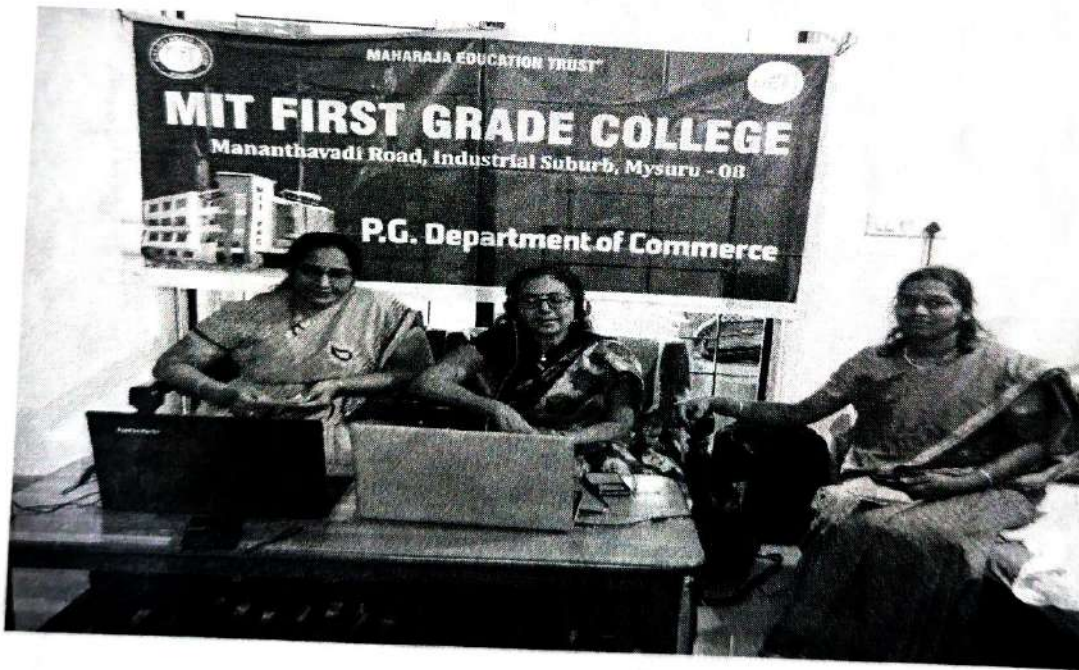

Session II	Mrs.Madhavi.K.R Project Trainee Manager in Language & Corporate Skills TEKVOICATION Mysore
Basic Etiquettes at Workplace	

Around 140 members including faculties and students of various discipline actively participated in the webinar. The programme was successfully concluded with the valedictory address by Dr.M.Chandrajith, Vice Principal, MIT FGC, Mysore. The programme was hosted by Mrs. Amritha. P. Nayak, Assistant Professor, P G Department of Commerce of the college.

S.P. Swetha
Amritha P. Nayak
Event Coordinator

S.P. Swetha
HOD

K. Rajguru
Principal
M.I.T. FIRST GRADE COLLEGE
F-29/1, 3rd Stage, Industrial Suburb,
Fort Mohalla, Mysuru-570 006