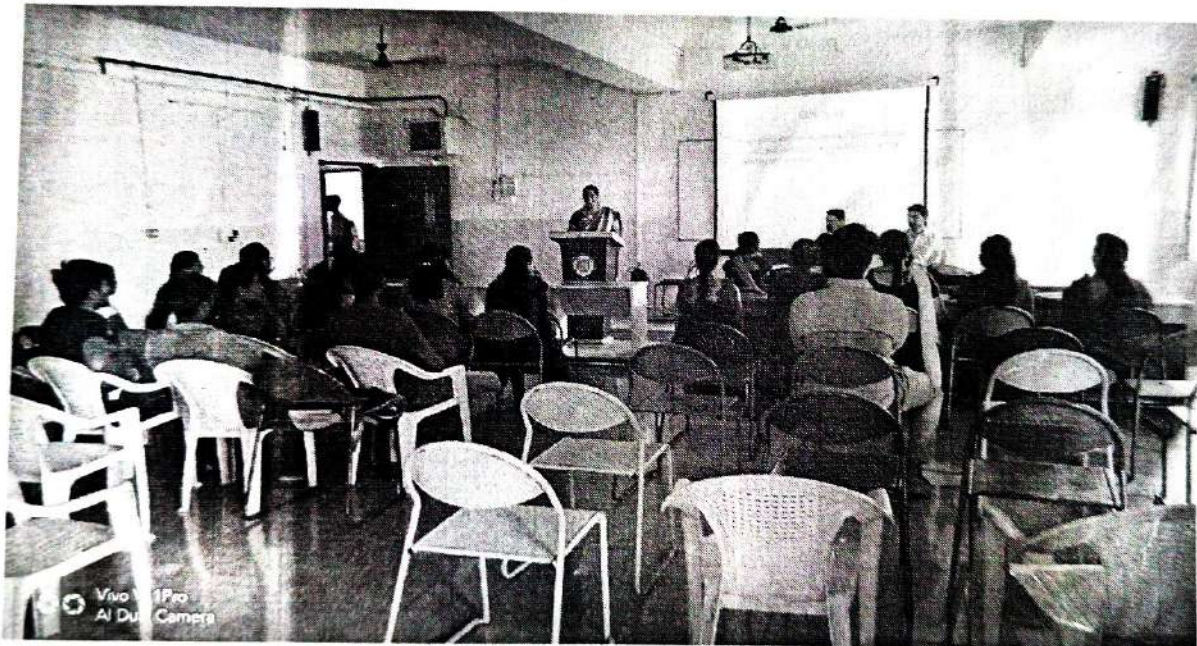

Head of the Department Concluding the event

S.P. Swaita

Event Coordinator

S.P. Swaita

HOD

K. Srinivas

Principal

PRINCIPAL
M.I.T. FIRST GRADE COLLEGE
F-29/1, 3rd Stage, Industrial Suburb
Fort Mohalla, Mysuru-570 008