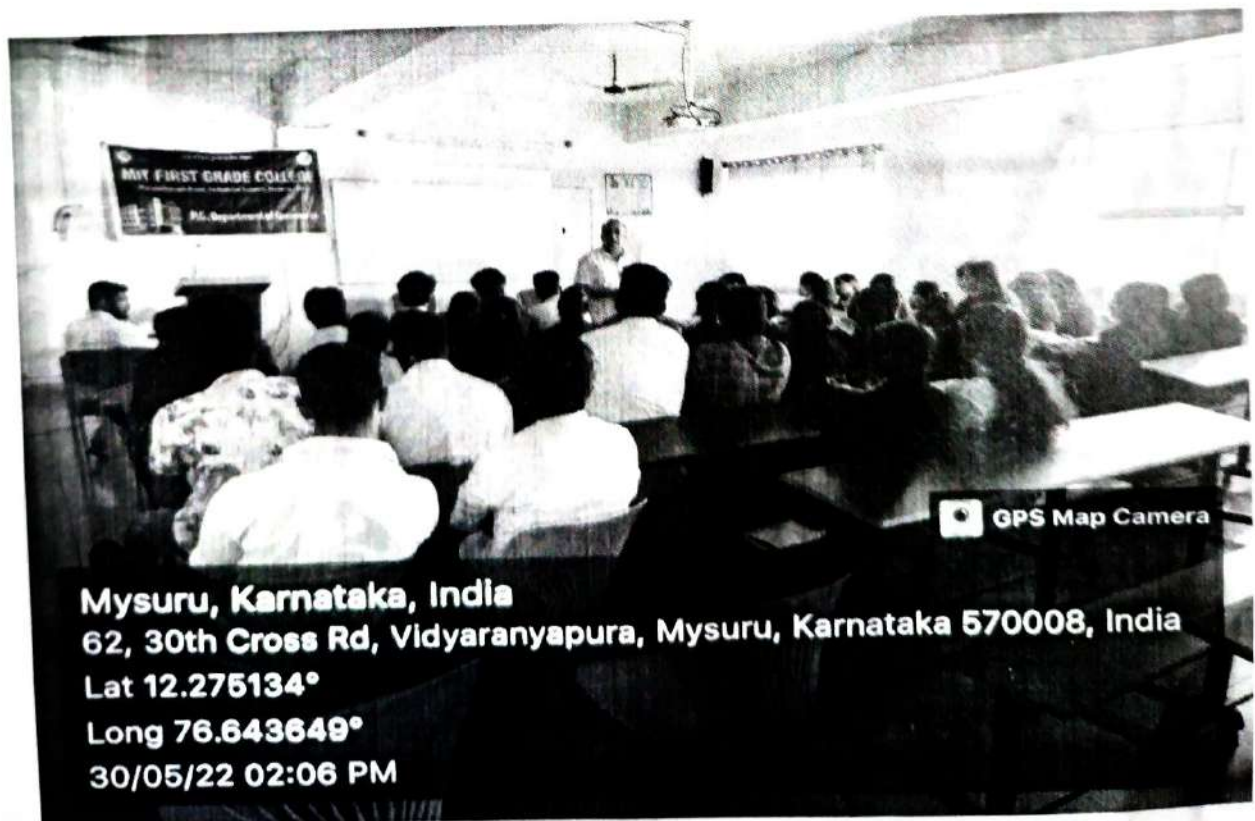

Resource person addressing the PG students of Commerce