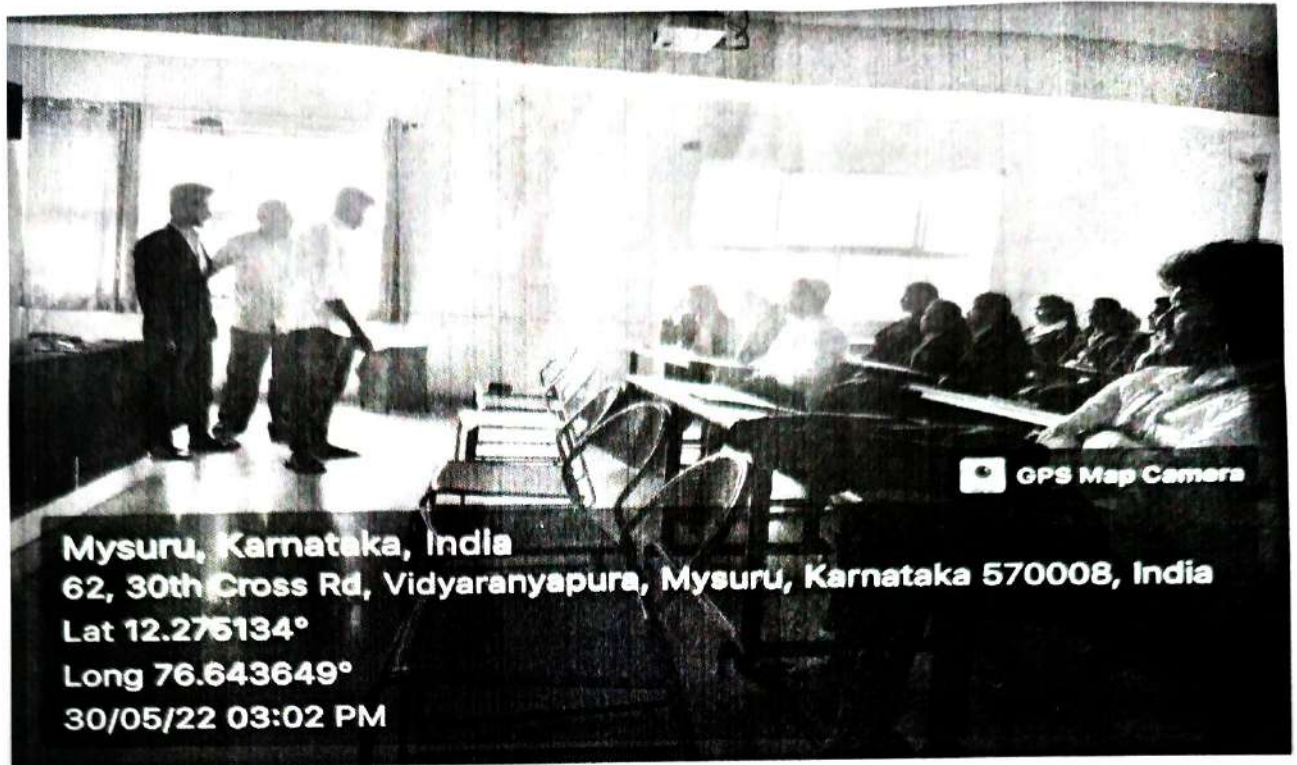

Mysuru, Karnataka, India
62, 30th Cross Rd, Vidyananyapura, Mysuru, Karnataka 570008, India
Lat 12.275134°
Long 76.643649°
30/05/22 03:02 PM

Training with practical exposure

S.P. Sumitha

Event Coordinator

S.P. Sumitha
HOD

K. Nagaraj
Principal

PRINCIPAL
M.I.T. FIRST GRADE COLLEGE
F-29/1, 3rd Stage, Industrial Suburb
Fort Mohalla, Mysuru-576 008